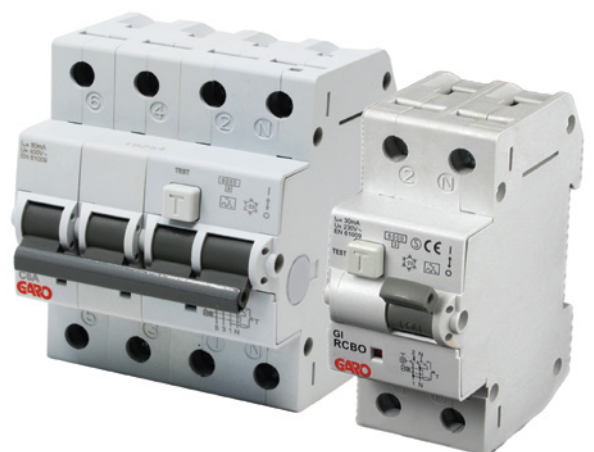

RCBOS FOR EV CHARGERS

RCBOS FOR EV CHARGERS

Reliable, Readily Available and Exceptional Value!

GARO offer RCBO'S that are used with EV Chargers as there is a need to protect the charger and the safety of the user. GARO offers two types of RCBO:

- *TYPE A for chargers with DC Leakage protection*
- *TYPE B for chargers without DC Leakage protection*

The TYPE A is also available as a 4 pole device

KEY FEATURES

- Extremely Competitively Priced with Quantity Price Breaks
- Premium Quality Products & Great Stock Availability
- 5 Year Warranty
- European Manufactured
- Reliable & Easy to Install