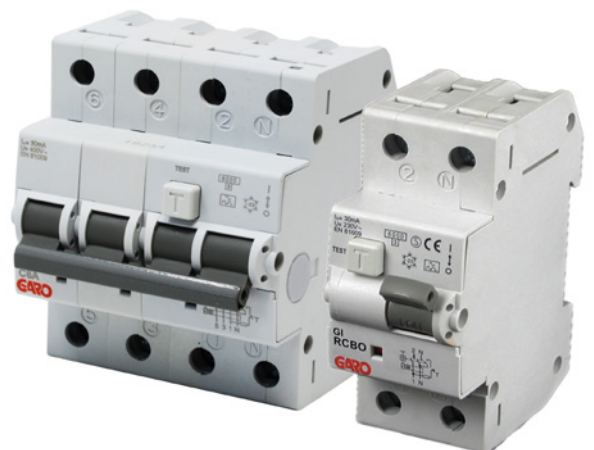

RCBOS FOR EV CHARGERS

RCBOS FOR EV CHARGERS

Reliable, Readily Available and Exceptional Value!

GARO offer RCBO'S that are used with EV Chargers as there is a need to protect the charger and the safety of the user. GARO offers two types of RCBO:

- *TYPE A for chargers with DC Leakage protection*
- *TYPE B for chargers without DC Leakage protection*

The TYPE A is also available as a 4 pole device

KEY FEATURES

- Extremely Competitively Priced with Quantity Price Breaks
- Premium Quality Products & Great Stock Availability
- 5 Year Warranty
- European Manufactured
- Reliable & Easy to Install

EXCEPTIONAL
VALUE

CE CERTIFIED

ENHANCED
PROTECTION

COMPREHENSIVE
WARRANTIES

GARO

Birmingham +44(0)121 3899 444 sales@garo.co.uk www.garo.co.uk

Unit 50 Enterprise Trading Estate, Pedmore Road, Brierley Hill, West Midlands, DY51TX